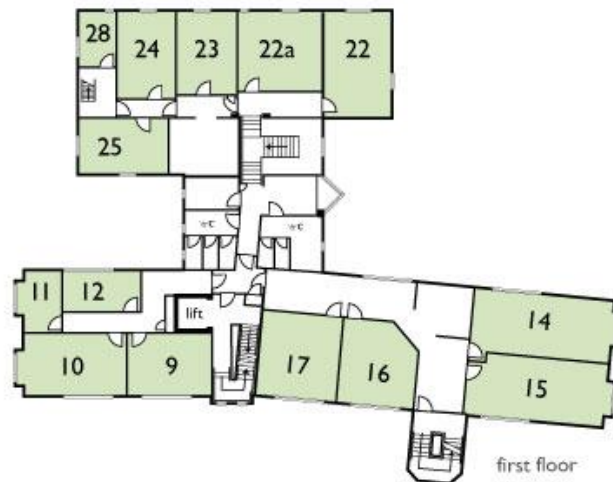

ground floor

Unit No.	Area m ²	Area f ²
2	13.9	150
3	6.4	69
4	10.5	113
5	10.9	117
6	7.8	84
7	6.6	71
8	14.6	157
21	16.2	179
26	44	474
27	18.9	203

first floor

Unit No.	Area m ²	Area f ²
9	16.4	177
10	21.1	227
11	7.9	85
12	9.8	105
14	28.5	307
15	27.7	298
16	20.7	223
17	22.8	245
22	24	258
22a	21.6	233
23	14.3	154
24	16.5	178
25	15.2	164
28	7.3	79

second floor

Unit No.	Area m ²	Area f ²
18	36.4	392
19	19.1	206
20	44.7	481

The Old Rectory Business Centre Northfleet