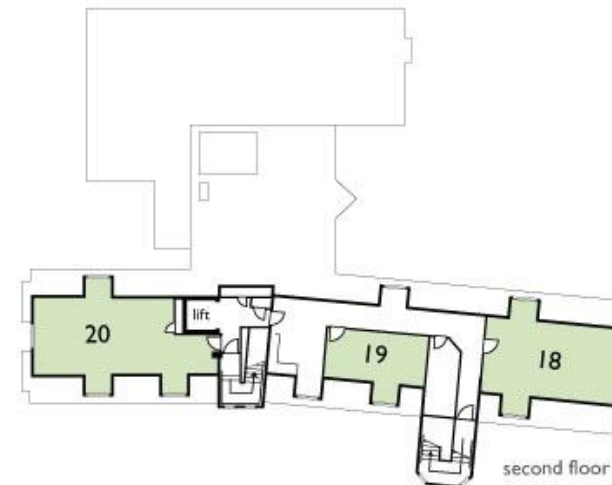

ground floor

Unit No.	Area m ²	Area f ²
2	13.9	150
3	6.4	69
4	10.5	113
5	10.9	117
6	7.8	84
7	6.6	71
8	14.6	157
21	16.2	179
26	44	474
27	18.9	203

first floor

Unit No.	Area m ²	Area f ²
9	16.4	177
10	21.1	227
11	7.9	85
12	9.8	105
14	28.5	307
15	27.7	298
16	20.7	223
17	22.8	245
22	24	258
22a	21.6	233
23	14.3	154
24	16.5	178
25	15.2	164
28	7.3	79

second floor

Unit No.	Area m ²	Area f ²
18	36.4	392
19	19.1	206
20	44.7	481

The Old Rectory Business Centre Northfleet